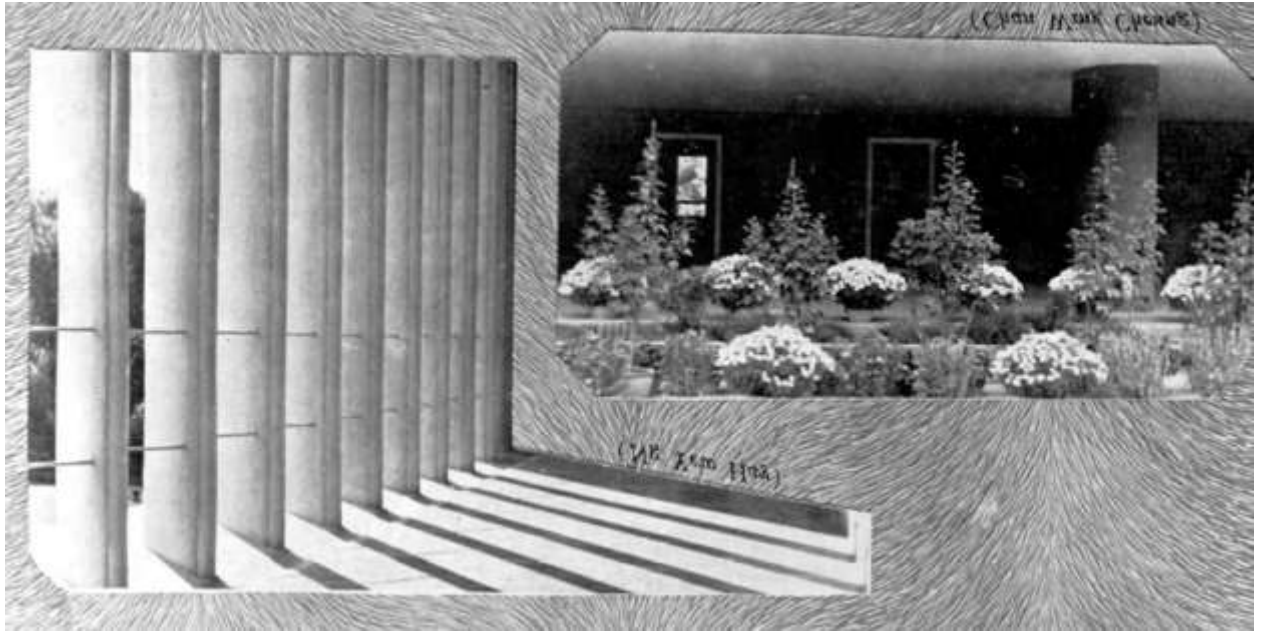

"In the Students' Photographic Contest in April, 1957, Ng Yew Hay took the first prize in the "Views in and around the College" section with a panoramic view photographed from an adjoining hill" by Mr. Chow Ching Lam in *The Shield*, 1957.

It was deliberately put upside down, to add dramatic effect by the editor.

(王中允攝)

Reflecting on the past

This was submitted to the Hong Kong Salon Photographic Competition in 1957 and got Honourable Mention. Subject is Watt Chung Yin.